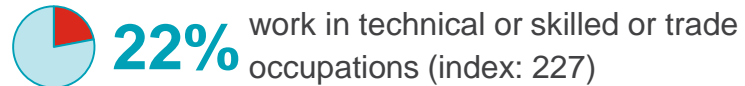

Occupation

Marital Status

25% are single/
never married

63% are married/
living common-law

Home Ownership

70% are homeowners
(index: 115)

Household Members

23% have children under 12
in the household
19% have children under 6
in the household