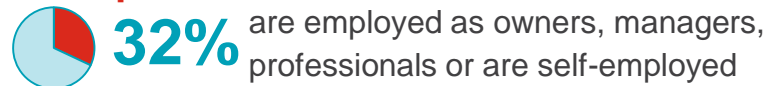

Occupation

Marital Status

25% are single/
never married

63% are married/
living common-law

Home Ownership

70% are homeowners
(index: 115)

Household Members

23% have children under 12
in the household
19% have children under 6
in the household