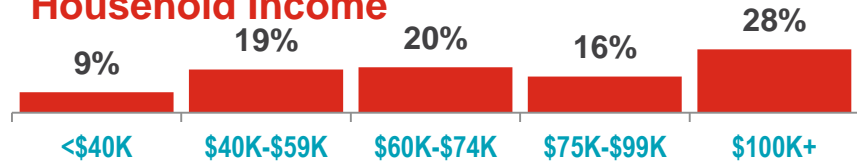

## Demographic Profile

### Gender

62%  
MALE

38%  
FEMALE

### Age

62% of K ROCK listeners are aged 25-54 (index: 132)

### Household Income