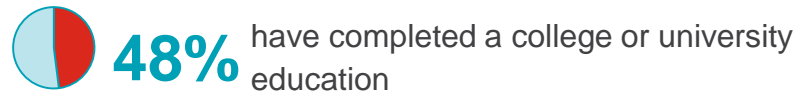

Station Profile

Playing the Foo Fighters, Led Zeppelin, Bon Jovi, Green Day, The Tragically Hip and many more!

20,300 people in Kingston's CTRL area tune into K ROCK, on average, each week!

Demographic Profile

Gender

62%
MALE

38%
FEMALE

Age

62% of K ROCK listeners are aged 25-54 (index: 132)

Household Income

Education

Occupation

Marital Status

25% are single/
never married

63% are married/
living common-law

Home Ownership

70% are homeowners
(index: 115)

Household Members

23% have children under 12
in the household
19% have children under 6
in the household