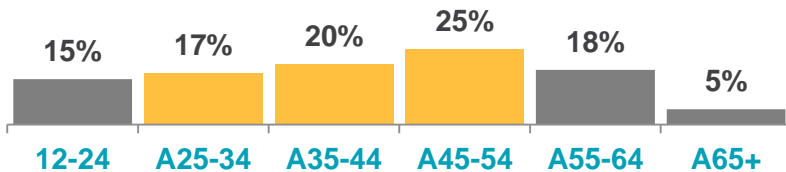

## Demographic Profile

### Gender

62%  
MALE

38%  
FEMALE

### Age

62% of K ROCK listeners are aged 25-54 (index: 132)