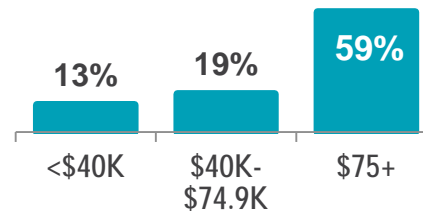

### Education

51% of KiSS 107.7 listeners have completed post-secondary education. 42% have completed a university or college degree, diploma or certificate.

### Age

**65%** OF KiSS 107.7 LISTENERS are aged 18-54.

### Household Income